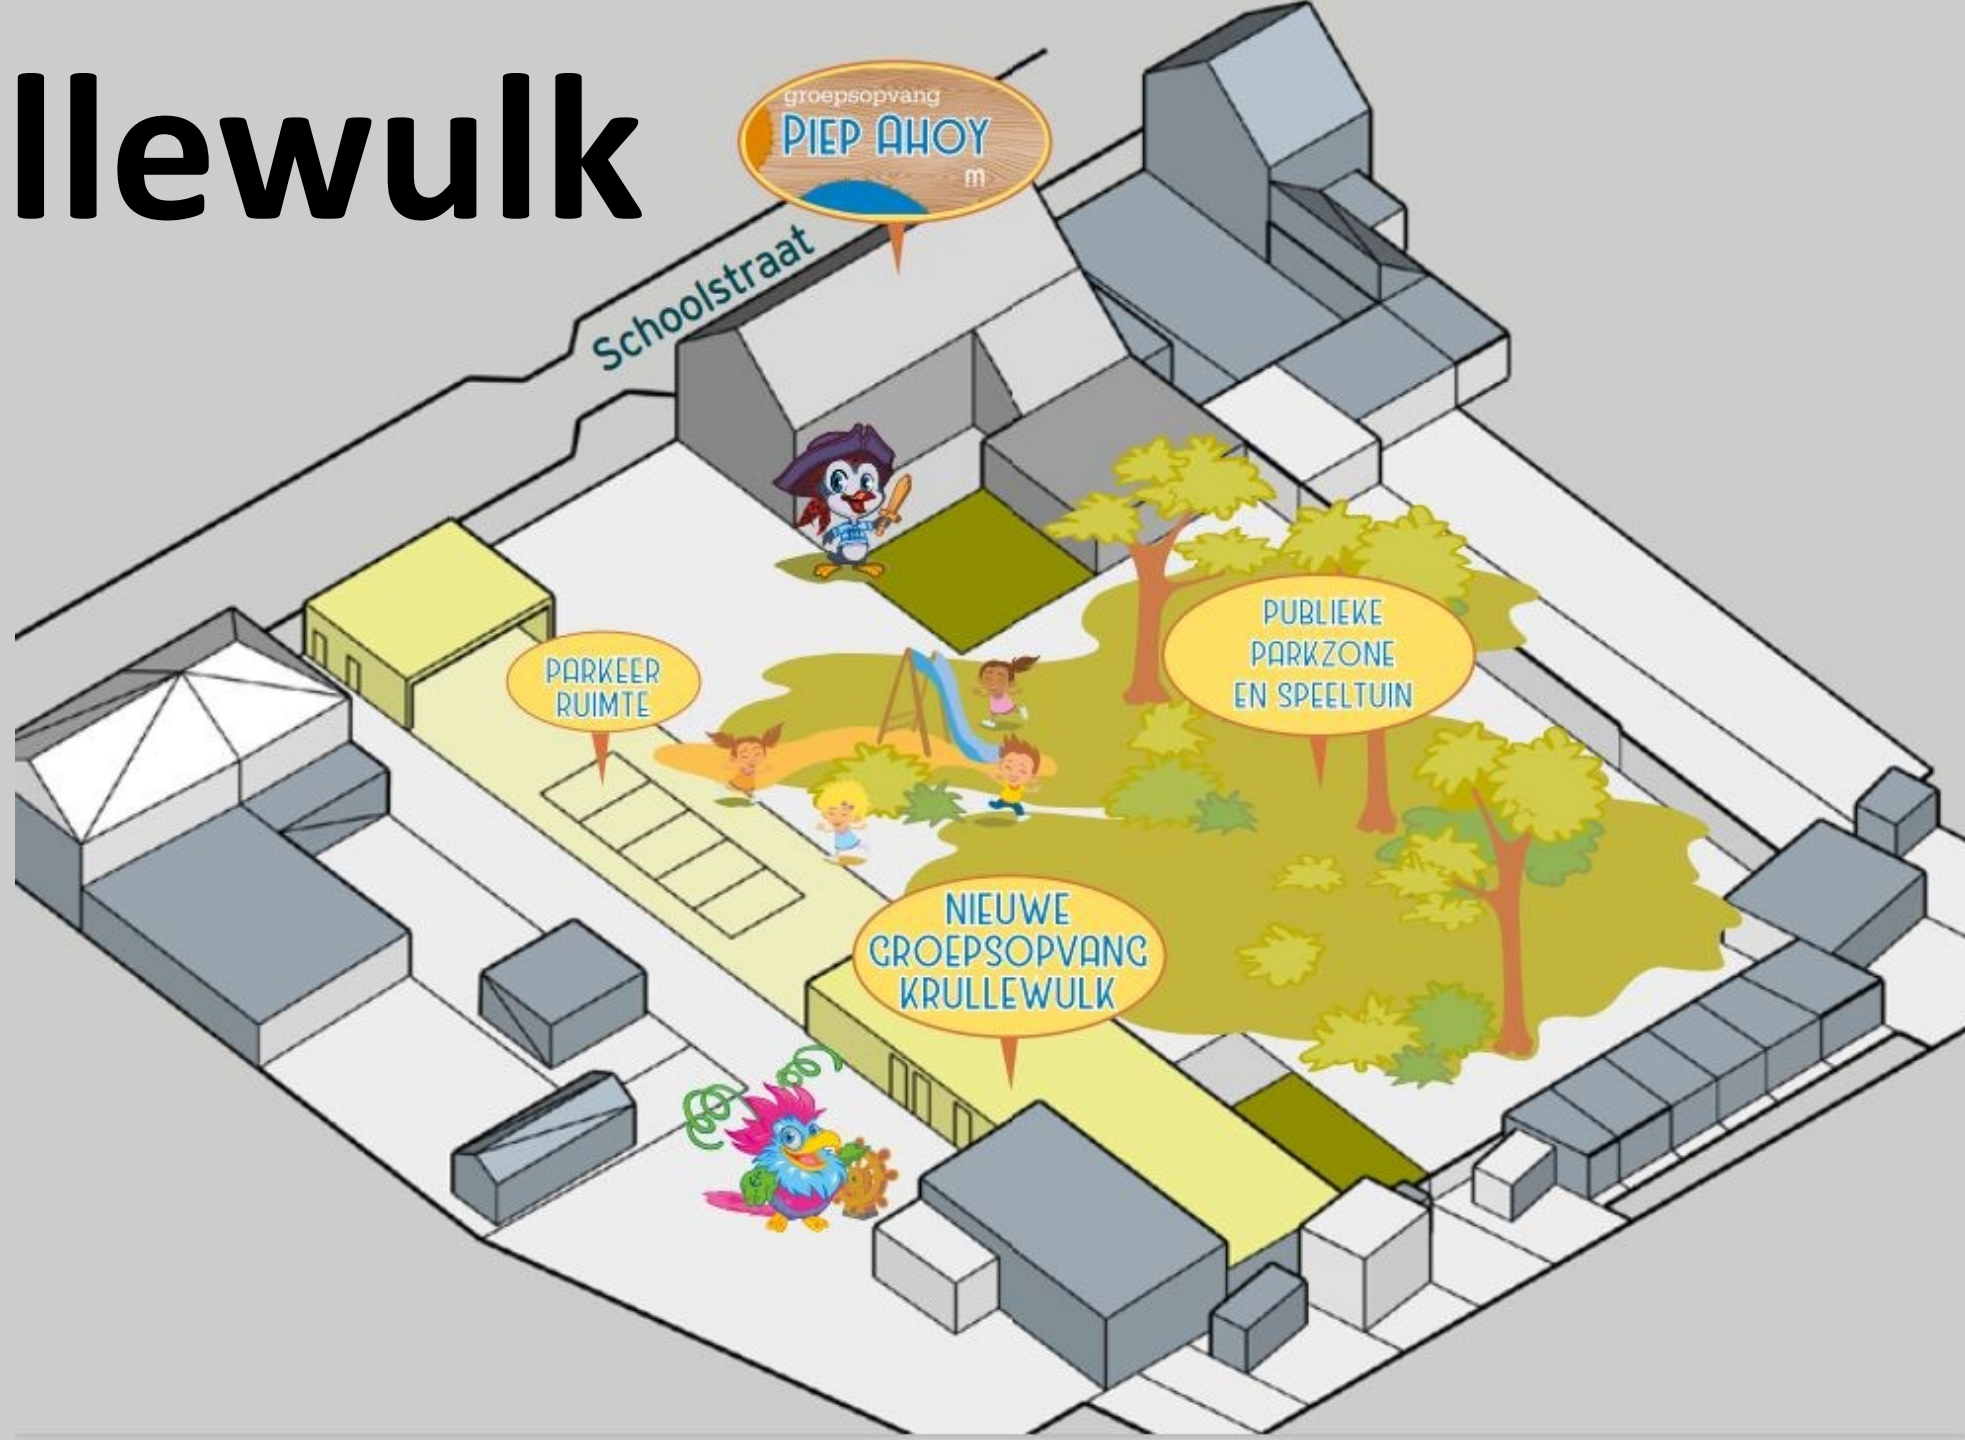

Zeg t eki

Lombardsijde

**Wat werd
gerealiseerd?**

A street scene in a town center. The street is paved with asphalt and has white lane markings. On the left, there is a sidewalk with a brick wall and a large tree. On the right, there are several multi-story buildings with red-tiled roofs and windows. A few cars are parked or driving on the street. The sky is clear and blue. A large white text overlay is centered on the image.

Nutswerken centrumstraten

Woonwijk Havenzijde

Fietsverbinding

Uitrusting sporthal met vaste turntoestellen

**Wat brengt de
toekomst?**

Krullewulk

Nieuwe doortocht

Legende