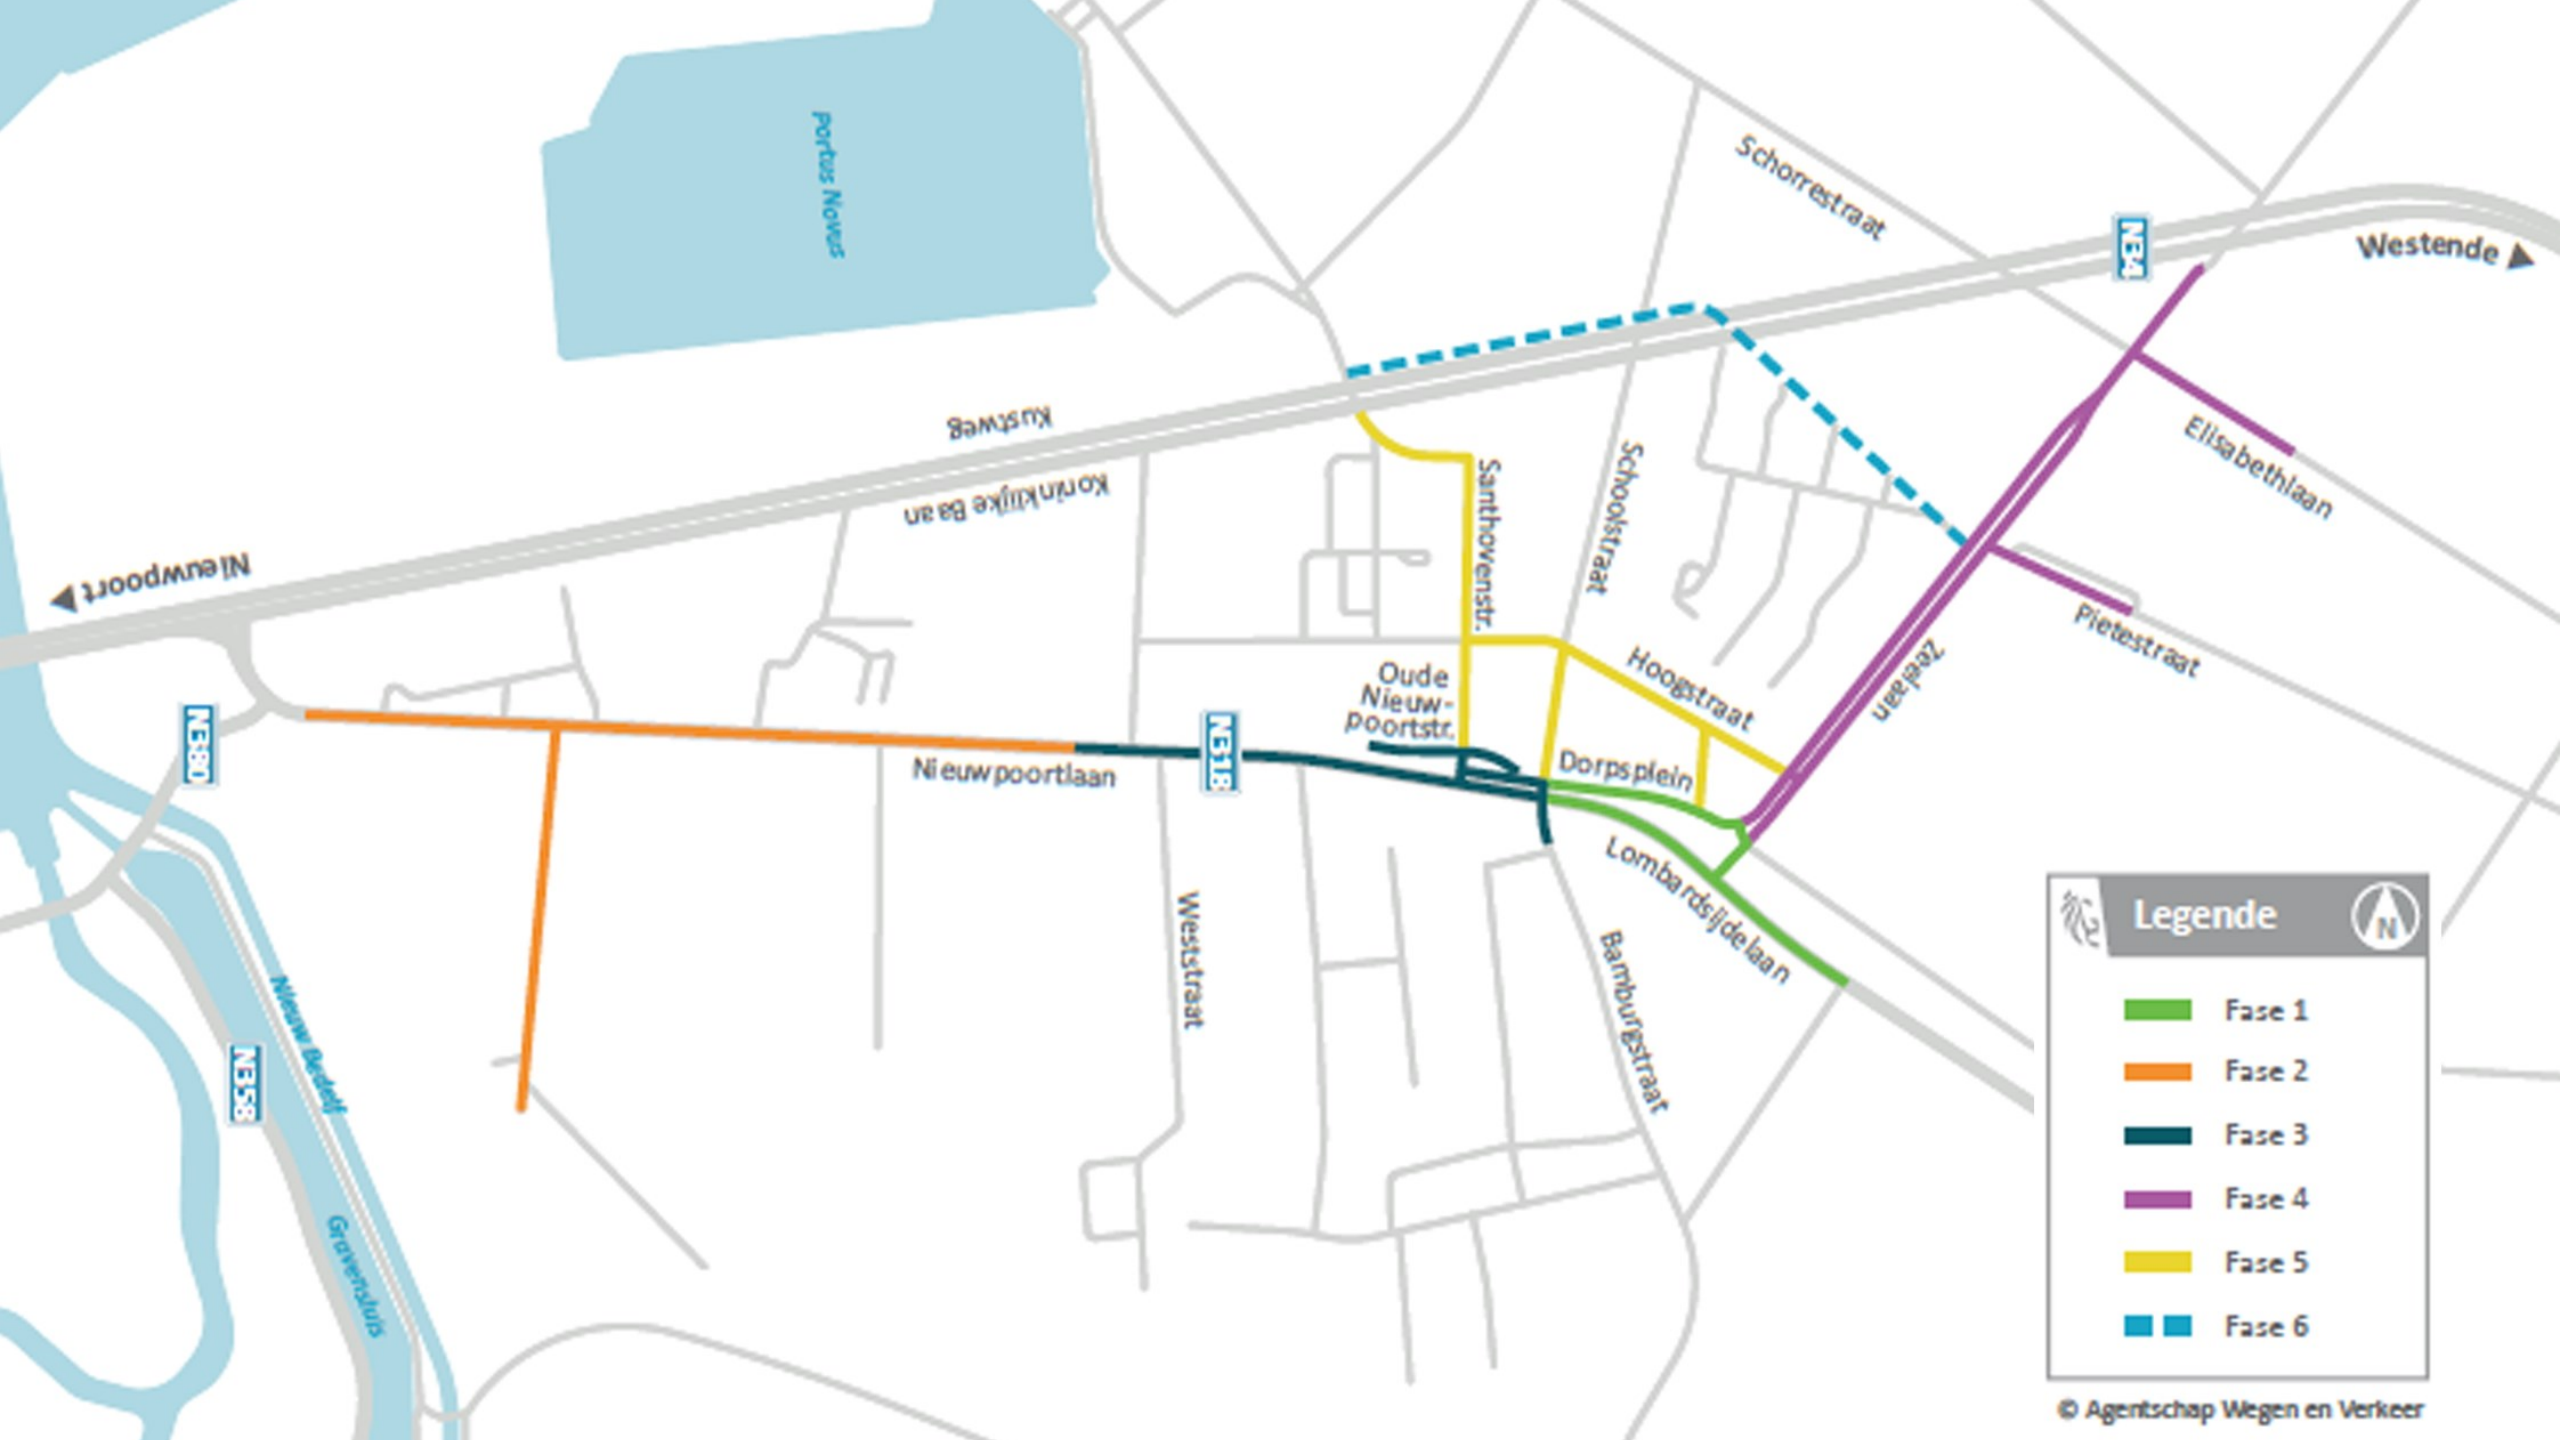

Zeg t eki

Lombardsijde

**Wat werd
gerealiseerd?**

A street scene in a town center. The street is paved with asphalt and has white lane markings. On the left, there is a sidewalk with a brick wall and a large tree. On the right, there are several multi-story buildings with red-tiled roofs and windows. A few cars are parked or driving on the street. The sky is clear and blue. A large white text overlay is centered on the image.

Nutswerken centrumstraten

Woonwijk Havenzijde

Fietsverbinding

Uitrusting sporthal met vaste turntoestellen

**Wat brengt de
toekomst?**

Krullewulk

Nieuwe doortocht

Legende

- Fase 1
- Fase 2
- Fase 3
- Fase 4
- Fase 5
- Fase 6

Heraanleg Zeelaa

Ingediende vragen

Andere vragen

Bedankt